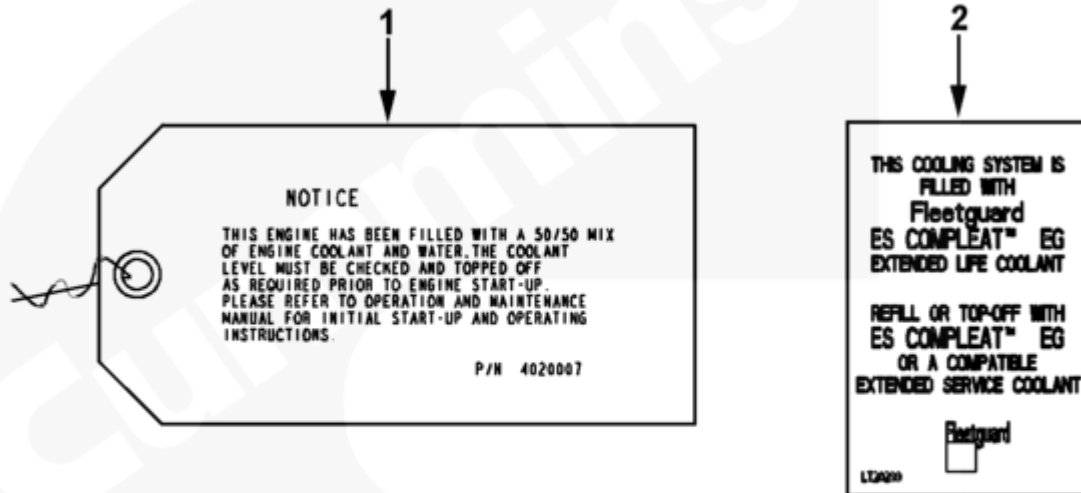

Parts Catalog - Option Detail

Electronic Parts Catalog - Option Detail				
Option	Group	Graphic	Film Card	Date
CT90000-03	12.01.3	ct900gb	Z	06-OCT-03
Engines	6C8.3, C GAS PLUS CM556, G8.3, G8.3 CM558, GTA8.3 CM558, ISC CM2150, ISC CM554, ISC CM850, ISC8.3 CM2250, ISC8.3 G CM2180 C101, ISL CM2150, ISL CM554, ISL CM850, ISL G CM2180, ISL8.9 CM2150 L110, ISL8.9 CM2880 L112, ISL9 CM2150 SN, ISL9 CM2250, ISL9 CM2350 L101, ISL9 CM2350 L111, ISLE4 CM850, L GAS PLUS CM556, L8.9, L8.9 L121, L8.9G CMOH2.0 L125B, L9 CM2350 L116B, L9 CM2350 L119B, L9 CM2350 L120C, L9 CM2350 L123B, L9.3 L105, L9.5 L117, L9N CM2380 L124B, QSC8.3 CM2250, QSC8.3 CM2880 C102, QSC8.3 CM554, QSC8.3 CM850(CM2850), QSL9 CM2250, QSL9 CM2250 L115, QSL9 CM2350 L102, QSL9 CM2350 L107, QSL9 CM2350 L118, QSL9 CM2350 L122, QSL9 CM554, QSL9 CM850(CM2850), QSL9 G CM558, QSL9 M CM2250 L106, QSL9.3 CM2880 L113			

Cummins Inc

ct900gb

[SMALL](#) | [MEDIUM](#) | [LARGE](#)

Cart	Ref No	Part Number	Part Description	Required	Remarks
View My Cart					
		CT90000-03	Engine Coolant		MR - COOLANT, ENGINE...(More)
					Engine Family: C & L Series
					Engine Cylinders: 6
					Application: Marine
					Coolant Type: 50% Water and

					50% Ethylene Glycol
					"Extended Life Coolant"
					Coolant Volume:
					Approximately 8 U.S. Gallons
					(30 Liters)
	1	4020007	Instruction Tag	1	
	2	4078402	Decal	1	

© 2019 Cummins Inc., Box 3005, Columbus, IN 47202-3005 U.S.A.
Terms of Use and Disclaimers | Recommended System Requirements
Need Assistance? Please click on the Contact Us button in the top right corner of any page.